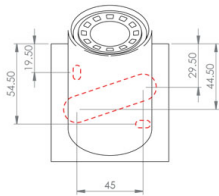

Ascoli Single Spotlight

Description –

Ascoli Single spotlight. White finish. Uses a 50w (max) GU10 lamp. IP20 rated, suitable for bathroom zone 3. Class I, earthed.

General –

Designer:	Astro
Material:	N/A
Finish:	White
Height:	80mm
Width:	80mm
Depth:	130mm

Electrical Spec –

Mounting:	Wall
Lamp:	1 x GU10 Incandescent
Degree:	N/A
Wattage:	50W
Lumens:	N/A
Kelvin:	N/A
CIR:	N/A
Voltage:	240V
Dimmable:	Dimmable
IP Rating:	IP20

Other –

Family:	Wall
---------	------