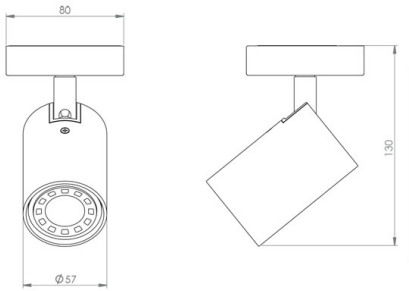

Ascoli Single Spotlight

Description –

Ascoli Single spotlight. White finish. Uses a 50w (max) GU10 lamp. IP20 rated, suitable for bathroom zone 3. Class I, earthed.

General –

Designer:	Astro
Material:	N/A
Finish:	White
Height:	80mm
Width:	80mm
Depth:	130mm

Electrical Spec –

Mounting:	Wall
Lamp:	1 x GU10 Incandescent
Degree:	N/A
Wattage:	50W
Lumens:	N/A
Kelvin:	N/A
CIR:	N/A
Voltage:	240V
Dimmable:	Dimmable
IP Rating:	IP20

Other –

Family:	Wall
---------	------