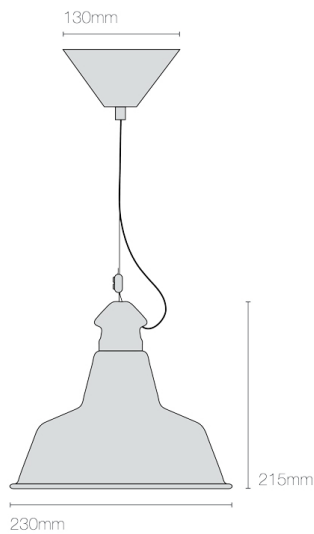

Project Reference - _____

Product Reference - _____

Quay Small Pendant Light

Description –

Polished aluminium pendants are ideal for minimalist or industrial interiors. The pendants all feature a wide base to provide a good general spread of light.

General –

Manufacture:	Original BTC
Finish:	Polished Aluminium
Material:	Aluminium
Height:	215mm
Width:	230mm \varnothing
Depth:	-
Minimum Drop:	420mm
Maximum Drop:	1680mm
Weight:	0.7kg

Electrical Spec –

Mounting:	Pendant
Light Source:	Halogen
Lamp Holder:	E27
Wattage:	60W
Number of Lamps:	1
Lumens:	Lamp Dependent
Kelvin:	Lamp Dependent
CRI:	Lamp Dependent
Beam Degree:	Lamp Dependent
Driver Required:	-
Switched:	-
Dimmable:	Lamp Dependent
Dimming Type:	Lamp Dependent
Voltage:	230V
IP rating:	IP20