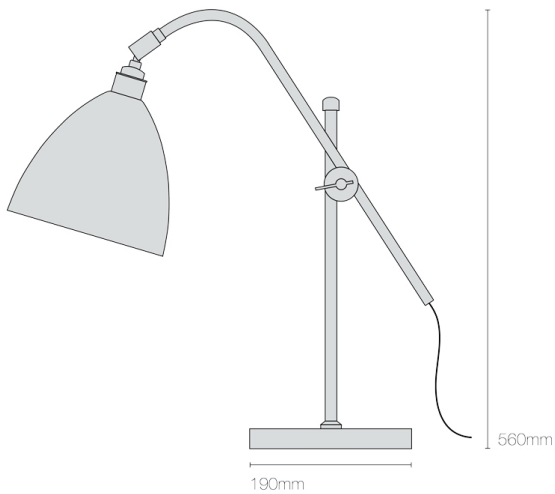

Project Reference - _____

Product Reference - _____

Task Table Lamp

Description –

The classic British Task range of pendant, table, floor, overreach and wall lights are a popular style choice. The lights come in an array of colours and the shade focuses a high level of illumination directly where it is needed.

General –

Manufacture:	Original BTC
Finish:	Aluminium
Material:	Aluminium / Black / Blue / Cream / Putty Grey / Red / White
Overall Height:	560 – 960mm
Overall Width:	190mm
Overall Depth:	-
Shade Height:	140mm
Shade Width:	160mm Ø
Shade Depth:	-
Cable Length:	2000mm
Reach:	280 – 650mm
Tilt Angle (°):	-
Rotation Angle (°):	-
Weight:	3.7kg

Electrical Spec –

Mounting:	Table
Light Source:	Halogen
Lamp Holder:	E27
Wattage:	60W
Number of Lamps:	1
Lumens:	Lamp Dependent
Kelvin:	Lamp Dependent
CRI:	Lamp Dependent
Beam Degree:	Lamp Dependent
Driver Required:	Lamp Dependent
Switched:	Yes – Switch on cable
Dimmable:	No
Dimming Type:	-
Voltage:	230V
IP rating:	IP20